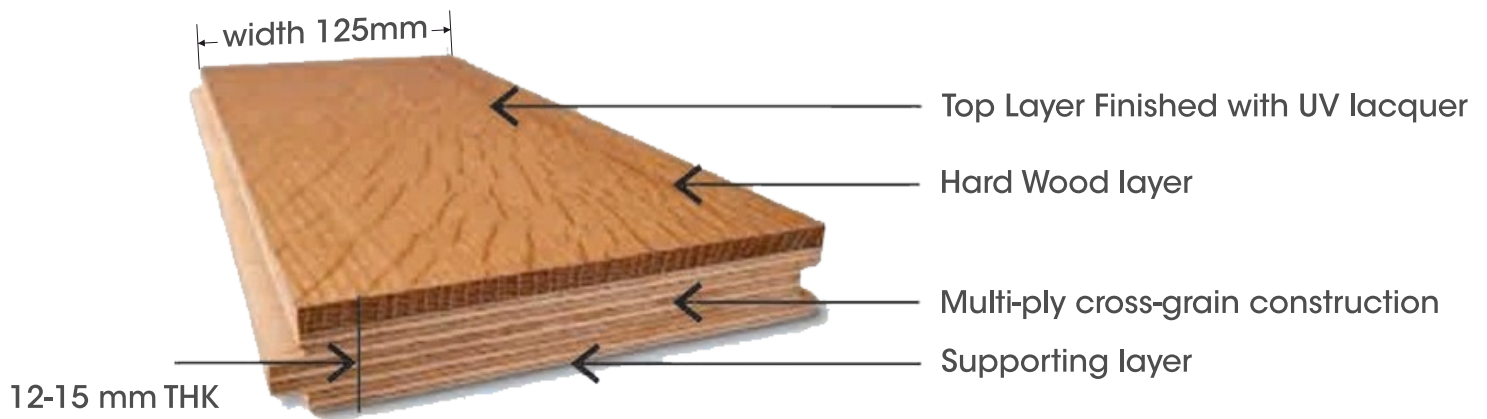

ENGINEERED FLOORING

XYLOS

TOUCH WOOD TOUCH XYLOS

Engineered Wood Flooring | Laminated Flooring | Decking & Cladding | SPC Flooring

Engineered wood flooring is basically a wooden plank consisting of real timber that has been carefully pressed into three or more layers. The layers are purposefully installed to run in entirely different directions, creating a more stable base than plain solid wood. Once the floor has been put in, only the top of these layers can be seen. Engineered wood is made of composite layers of cross-grained hardwoods, bonded with a heavy adhesive

ENGINEERED WOOD FLOORING STRUCTURE

Durable

Easy to Clean

Hygienic

Stain
Resistant

Heat
Resistant

Scratch
Resistant

Enduring
quality

TOP LAYER : 2mm
INSTALLATION TYPE : Click

The image features a close-up, vertical view of a walnut wood grain. The wood has a rich, warm brown color with prominent, wavy, and irregular grain patterns. The texture is smooth and natural. The lighting is even, highlighting the subtle variations in the wood's color and grain structure.

NEO SERIES

TECA BROWN

SPECIES : Borneo Teak
DIMENSION : 12mm x 190mm x 1210mm

TOP LAYER : 1.5mm
INSTALLATION TYPE : Tongue & Groove

The background of the entire page is a dark, rich brown wood grain texture, likely Borneo Teak, showing vertical grain patterns and subtle variations in color and texture.